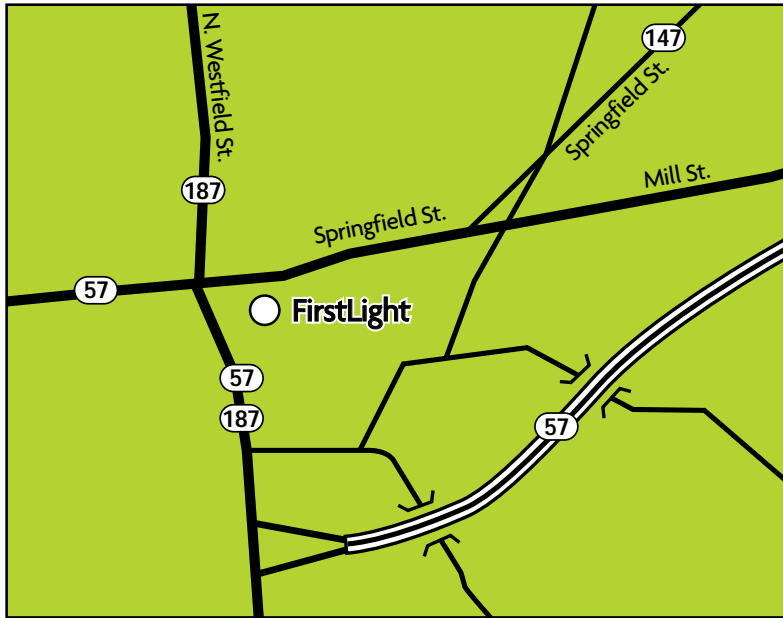

Directions to FirstLight Marketing Communications & Design

413-789-2100

1325 Springfield Street
Feeding Hills, MA 01030

From Albany or Boston

MASS PIKE to Exit 6 Left at Light after toll

Take 291W to 91 South (then follow directions below)

From 91 North or South

Take **Exit 3 (Route 57 West)**

Follow over the Bridge (CT River)

Keep following the signs for Rt. 57

Follow around the rotary to get on Rt.57

follow 57 to the END

The highway does end.

Take the **last exit - Feeding Hills, Rt 187**

At the top of the ramp go **RIGHT**

At the **2nd light** take a **RIGHT** onto **SPRINGFIELD ST**

About a 1/4 mile Take a **RIGHT** after Post Office
into **THE COMMUNITY SHOPS**

First Light is in this mall near United Bank

Look for our sign - we are on the 2nd Floor